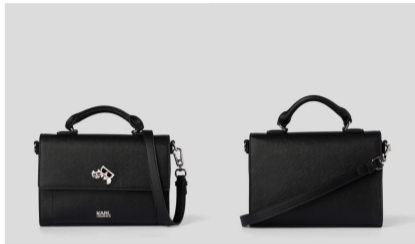

FRONT

BACK

STYLE NAME: SIGNATURE KAPRI  
 STYLE NUMBER: KLL96510  
 SIZES: 35 - 41  
 COLORS: WHITE/PINK  
 RETAIL PRICE: 199€  
 OUTLET PRICE: 135€

FRONT

BACK

STYLE NAME: KAPRI KOCKTAIL LO LACE  
 STYLE NUMBER: KLL96530  
 SIZES: 35 - 41  
 COLORS: BLACK, WHITE  
 RETAIL PRICE: 199€  
 OUTLET PRICE: 135€

FRONT

BACK

STYLE NAME: K/ATHLEISURE NORTH SOUTH TOTE

STYLE NUMBER: 21WW3004

SIZES: 00

COLORS: SILVER, BLACK

RETAIL PRICE: 295€

OUTLET PRICE: 199€

FRONT

BACK

STYLE NAME: K/KOCKTAIL CROSSBODY

STYLE NUMBER: 21SW3003

SIZES: ONE SIZE

COLORS: BLACK

RETAIL PRICE: 295€

OUTLET PRICE: 179€

FRONT

BACK

STYLE NAME: K/SOFT SMALL TOTE  
STYLE NUMBER: 21WW3039  
SIZES: 00  
COLORS: MISTIC BLUE, SILVER, BLACK  
RETAIL PRICE: 185€  
OUTLET PRICE: 119€

FRONT

BACK

STYLE NAME: K/SOFT LARGE TOTE  
STYLE NUMBER: 21WW3038  
SIZES: 00  
COLORS: MISTIC BLUE, SILVER, BLACK  
RETAIL PRICE: 225€  
OUTLET PRICE: 139€