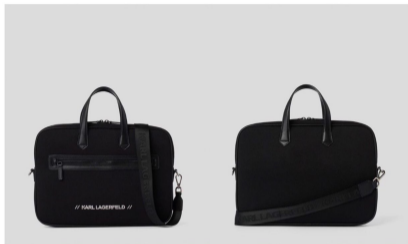

FRONT

BACK

STYLE NAME: K/ATHLEISURE BACKPACK

STYLE NUMBER: 21WW3001

SIZES: 00

COLORS: BLACK

RETAIL PRICE: 275€

OUTLET PRICE: 179€